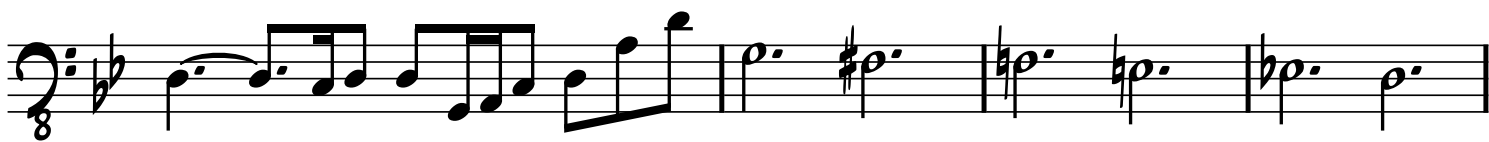

Shine On You Crazy Diamond

TOM READ BASS

Bass

4 15 5

SYNTH - AS REQ'D Dm CHORD! GUITAR DRUMS

GUITAR SOLO

SWING FEEL