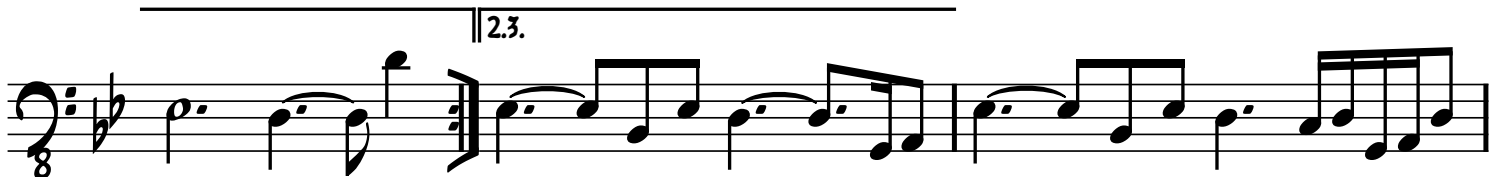

Shine On You Crazy Diamond

TOM READ BASS

Bass

4 15 5

SYNTH - AS REQ'D Dm CHORD! GUITAR DRUMS

GUITAR SOLO

SWING FEEL