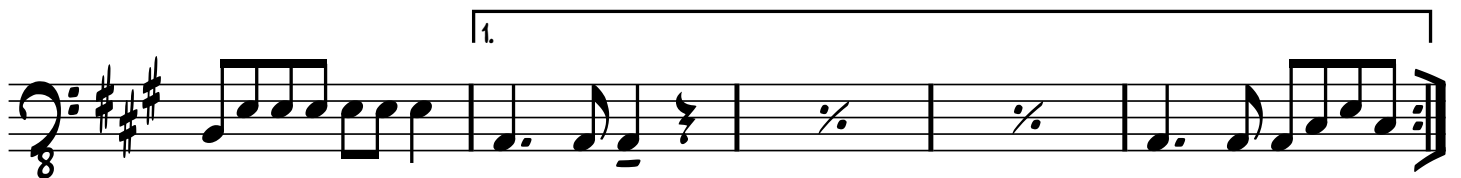

When You Walk In The Room

Bass

VERSE 3

Musical notation for Verse 3, bass line. The key signature is three sharps (F#, C#, G#) and the time signature is 8/8. The notation consists of six staves. The first staff begins with a treble clef, a key signature of three sharps, and a common time signature. It contains a half note G2, a quarter note A2, a quarter note B2, and a quarter rest. The following five staves contain a continuous bass line with various rhythmic patterns, including eighth and sixteenth notes, and rests. The piece concludes with a double bar line.

GUITAR SOLO

Musical notation for Guitar Solo, bass line. The key signature is three sharps (F#, C#, G#) and the time signature is 8/8. The notation consists of eight staves. The first staff begins with a treble clef, a key signature of three sharps, and a common time signature. It contains a half note G2, a whole rest, a quarter rest, and a quarter note G2. The following seven staves contain a continuous bass line with various rhythmic patterns, including eighth and sixteenth notes, and rests. The piece concludes with a double bar line.